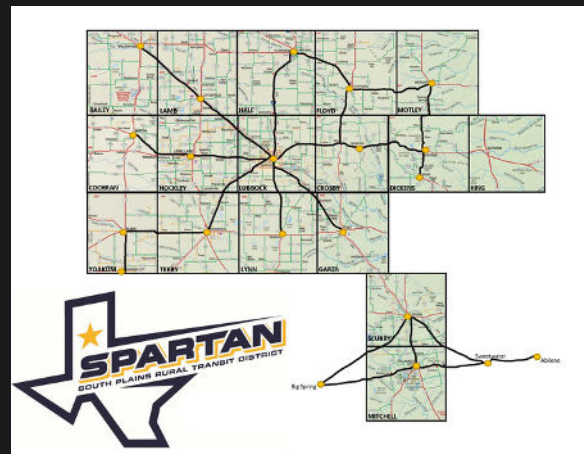

SPARTAN Service Area